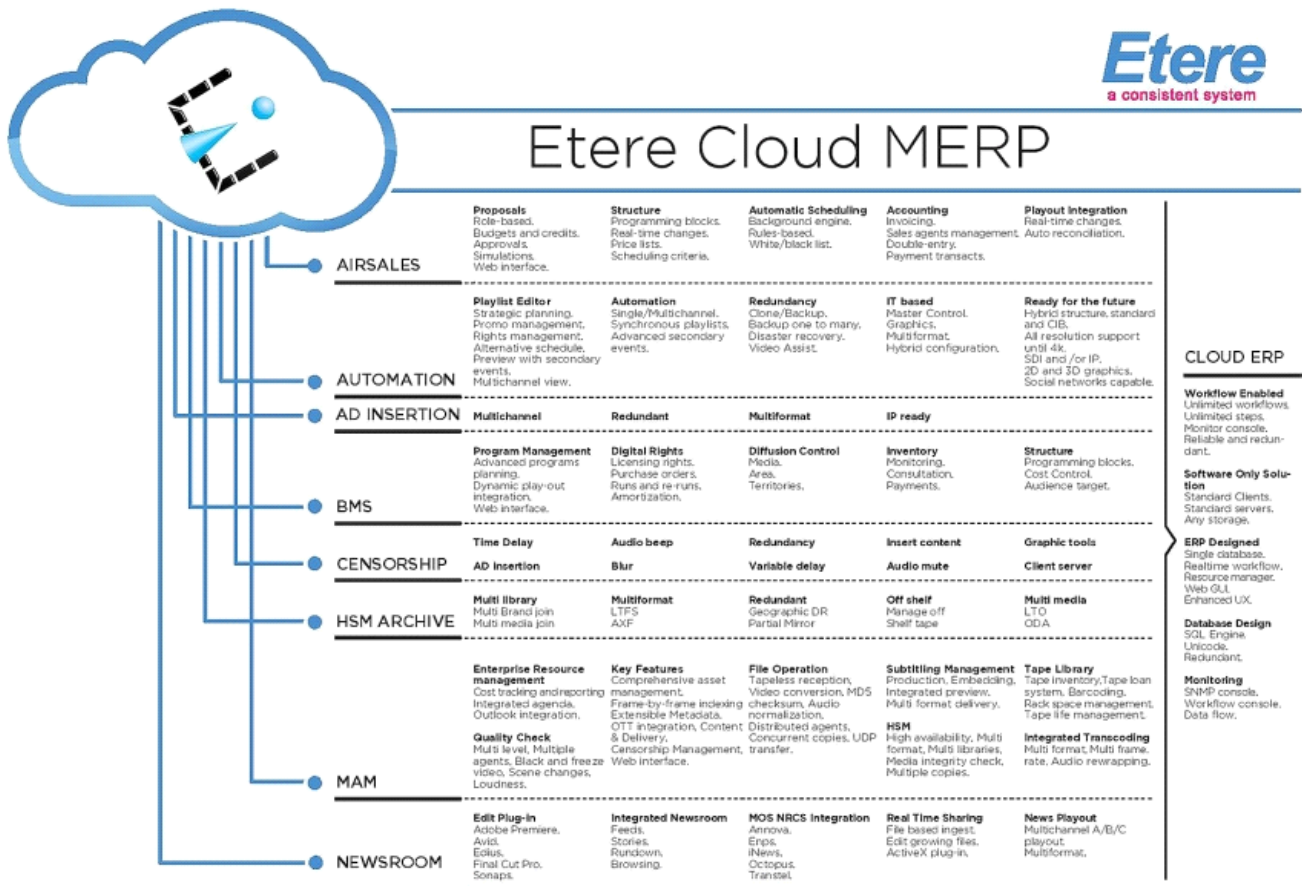

7/6/2018

Etere's unique **Etere MERP** end-to-end software solutions are used by many of the world's leading Media Enterprises to power their media asset planning and enterprise resources management. With customers all over the globe, Etere is headquartered in Singapore, with a specialized **24/7 support** centre in Italy.

With the expertise backed by more than two decades of experience, we strive to develop an in-depth understanding of your requirements to help you to attain results that is tailored for your success. Revolutionary concept of **MERP** offers an end-to-end software solution that promotes real-time collaborations across the entire enterprise and ensures optimal performance at every step of the workflow. We may not have the best specifications in every category but with Etere, you will get the measurable success, insights and results that you can trust.