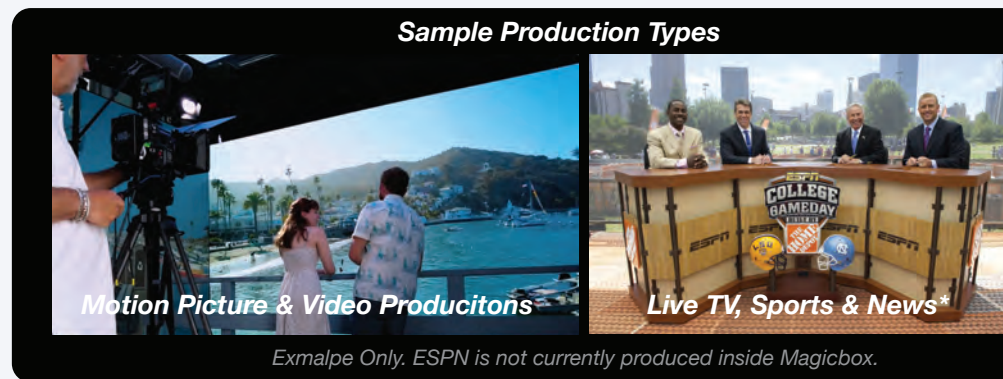

Magicbox

You now weild the power of limitless creative possibilities with Magicbox, the world's first Mobile Virtual Production Superstudio™

Magicbox is delivered, then right before your eyes it transforms from a semi-trailer into an LED stage for virtual production, live events and experiences.

Designed for the motion picture, video production, live event, and experiential industries. Magicbox is a fully functioning LED volume, computer control center, and camera motion tracking system that can be delivered anywhere from a soundstage, to an event venue, to a parking lot, or even to the street in front of your house. Just minutes after Magicbox arrives, it transforms from a semi trailer into an LED stage for performances or an LED volume for virtual production.

Magicbox Superstudio™

LED volumes are the the next evolutionary step in the motion picture, TV & video production process and we enable you to use them anywhere. No matter what your use is, Magicbox delivers Hollywood-calibre virtual produciton at a fraction of the cost.