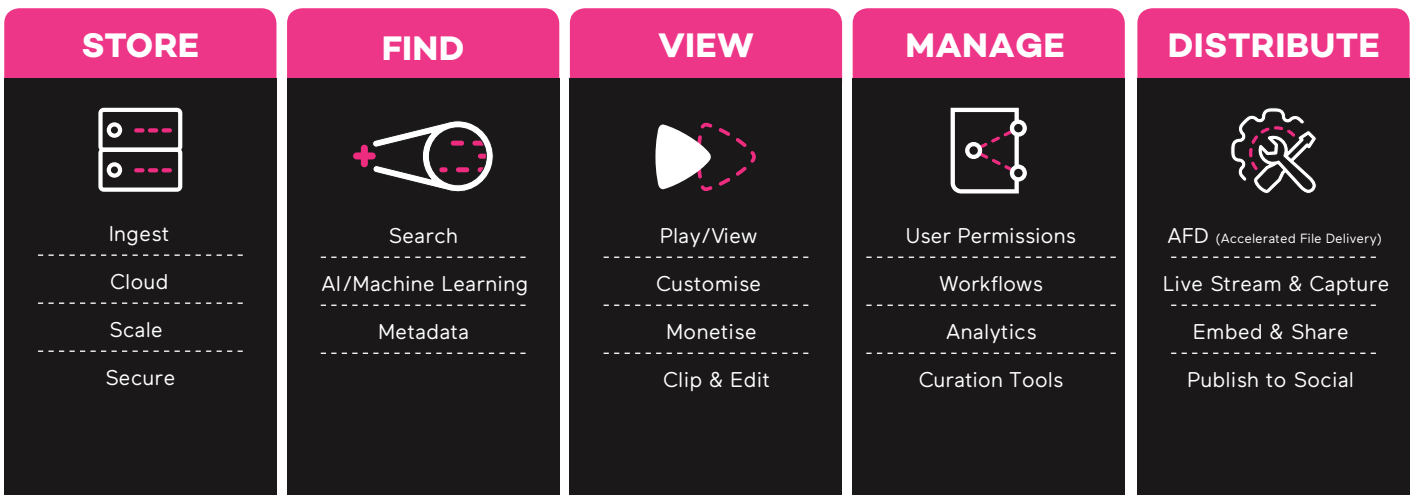

REALISE THE FULL POTENTIAL OF YOUR CONTENT