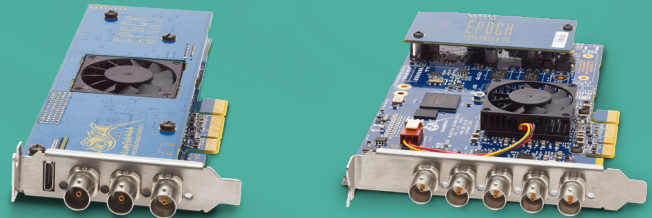

PRODUCT CATALOGUE

MAY 2022

UNCOMPRESSED VIDEO I/O CARDS, INGEST APPLIANCES, CAPTURE & STREAMING SOFTWARE AND MINI CONVERTERS FOR PROFESSIONAL VIDEO

4K UHD RANGE

KRÖNOS

3G RANGE

ÉPOCH

HD **SD** RANGE

ÉPOCH

ingeStore
SERVER

SYNAPSE
CONVERTER

SOFTWARE

ingeStore

ingeStream

DEVELOPER
SDK

3RD-PARTY
SOFTWARE
SUPPORT

Maintaining a 12-bit processing pipeline

Maintaining the highest quality RGB <=> YUV

SDI
12/10/8-BIT

Available in every card

HD SD RANGE

HD SD 2K 30P

EPOCH
NEUTRON

- 3 x HD/SD-SDI I/O
- HD HDMI preview
- Full-height, Half-length PCIe
- Reference IN BNC

EB3007F

USD\$,1,995

EPOCH
SUPERNOVA CG

- 4 x HD/SD-SDI I/O
- Full-height, 2/3rd-length PCIe
- Reference IN BNC

EB3005CGF

USD\$,2,895

3G RANGE

3G HD SD 4K UHD 30P