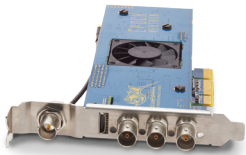

Maintaining a 12-bit processing pipeline

Maintaining the highest quality RGB <=> YUV

SDI
12/10/8-BIT

Available in every card

HD SD RANGE

HD SD 2K 30P

EPOCH
NEUTRON

- 3 x HD/SD-SDI I/O
- HD HDMI preview
- Full-height, Half-length PCIe
- Reference IN BNC

EB3007B

USD\$,1,995

EPOCH
NEUTRON

- 3 x HD/SD-SDI I/O
- HD HDMI preview
- Full-height, Half-length PCIe
- AES / ANA / RS-422 / AUX Reference IN

EB3007C

USD\$,2,095

EPOCH
NEUTRON LP

- 3 x HD/SD-SDI I/O
- HD HDMI preview
- Low-profile, Half-length PCIe

EB3007F

USD\$,1,995

EPOCH
SUPERNOVA CG

- 4 x HD/SD-SDI I/O
- Full-height, 2/3rd-length PCIe
- Reference IN BNC

EB3005CGF

USD\$,2,895

3G RANGE

3G HD SD 4K UHD 30P