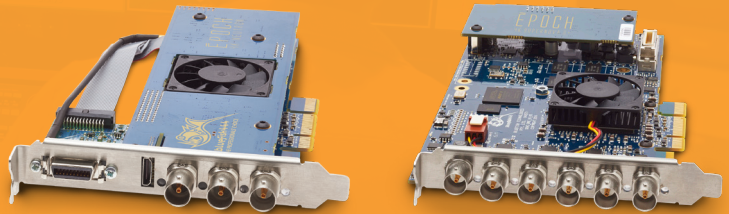

PRODUCT CATALOGUE

MAY 2022

UNCOMPRESSED VIDEO I/O CARDS, INGEST APPLIANCES, CAPTURE & STREAMING SOFTWARE AND MINI CONVERTERS FOR PROFESSIONAL VIDEO

4K UHD RANGE

KRÖNOS

3G RANGE

ÉPOCH

HD **SD** RANGE

ÉPOCH

ingeStore
SERVER

SYNAPSE
CONVERTER

SOFTWARE

ingeStore

ingeStream

DEVELOPER
SDK

3RD-PARTY
SOFTWARE
SUPPORT

INTEGRATE BLUEFISH444 INTO THE FOLLOWING VERTICAL MARKETS

UNCOMPRESSED VIDEO I/O CARDS

STANDARD I/O CARD FEATURES

Bi-directional I/O's provide unrivalled flexibility

Industry's lowest latency I/O

Low-latency video keyers

Maintaining a 12-bit processing pipeline

Maintaining the highest quality RGB <=> YUV

SDI
12/10/8-BIT

Available in every card

HD SD RANGE

HD SD 2K 30P

EPOCH
NEUTRON

- 3 x HD/SD-SDI I/O
- HD HDMI preview
- Full-height, Half-length PCIe
- Reference IN BNC